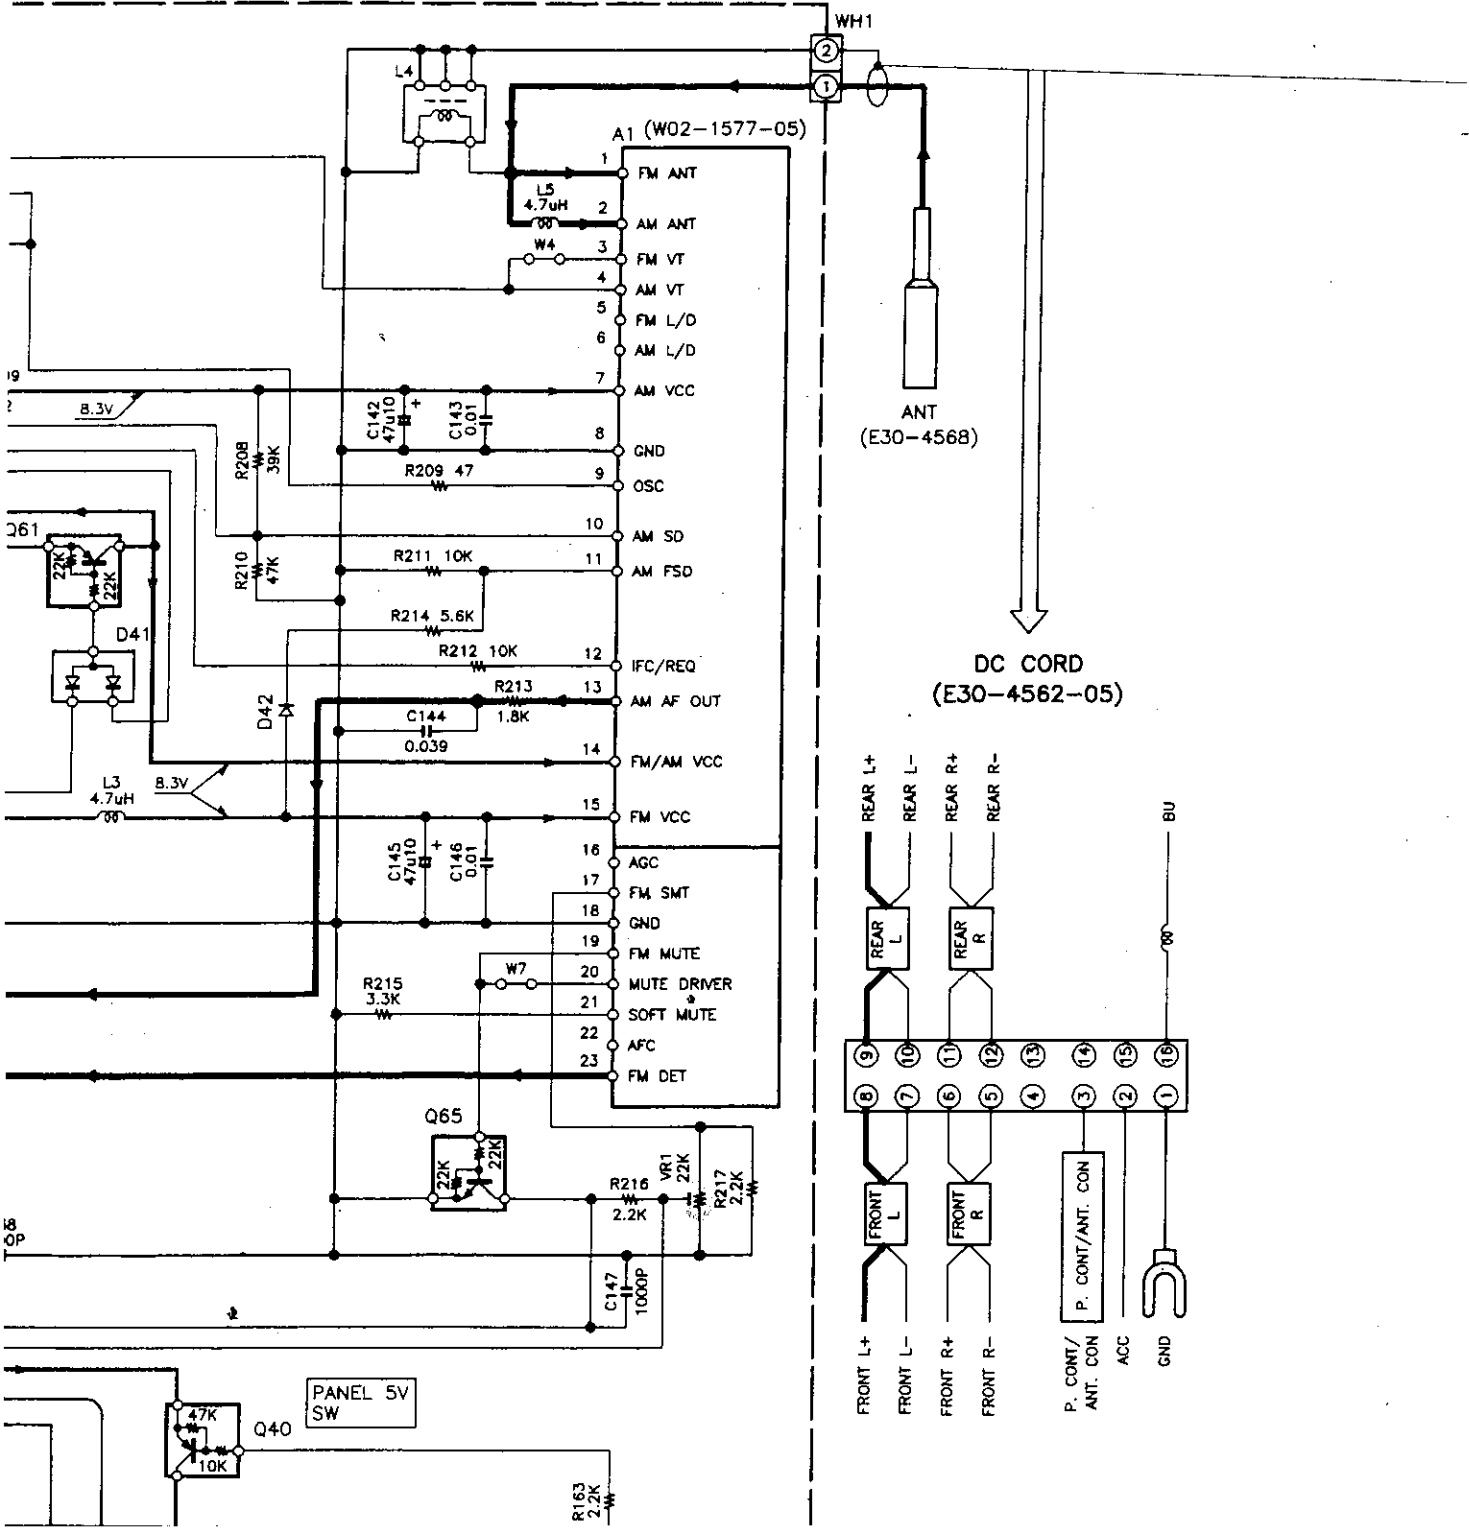

CD RECEIVER  
**KDC-4009**  
 SERVICE MANUAL

KENWOOD

P

C

DC CORD (E30-4562-05)